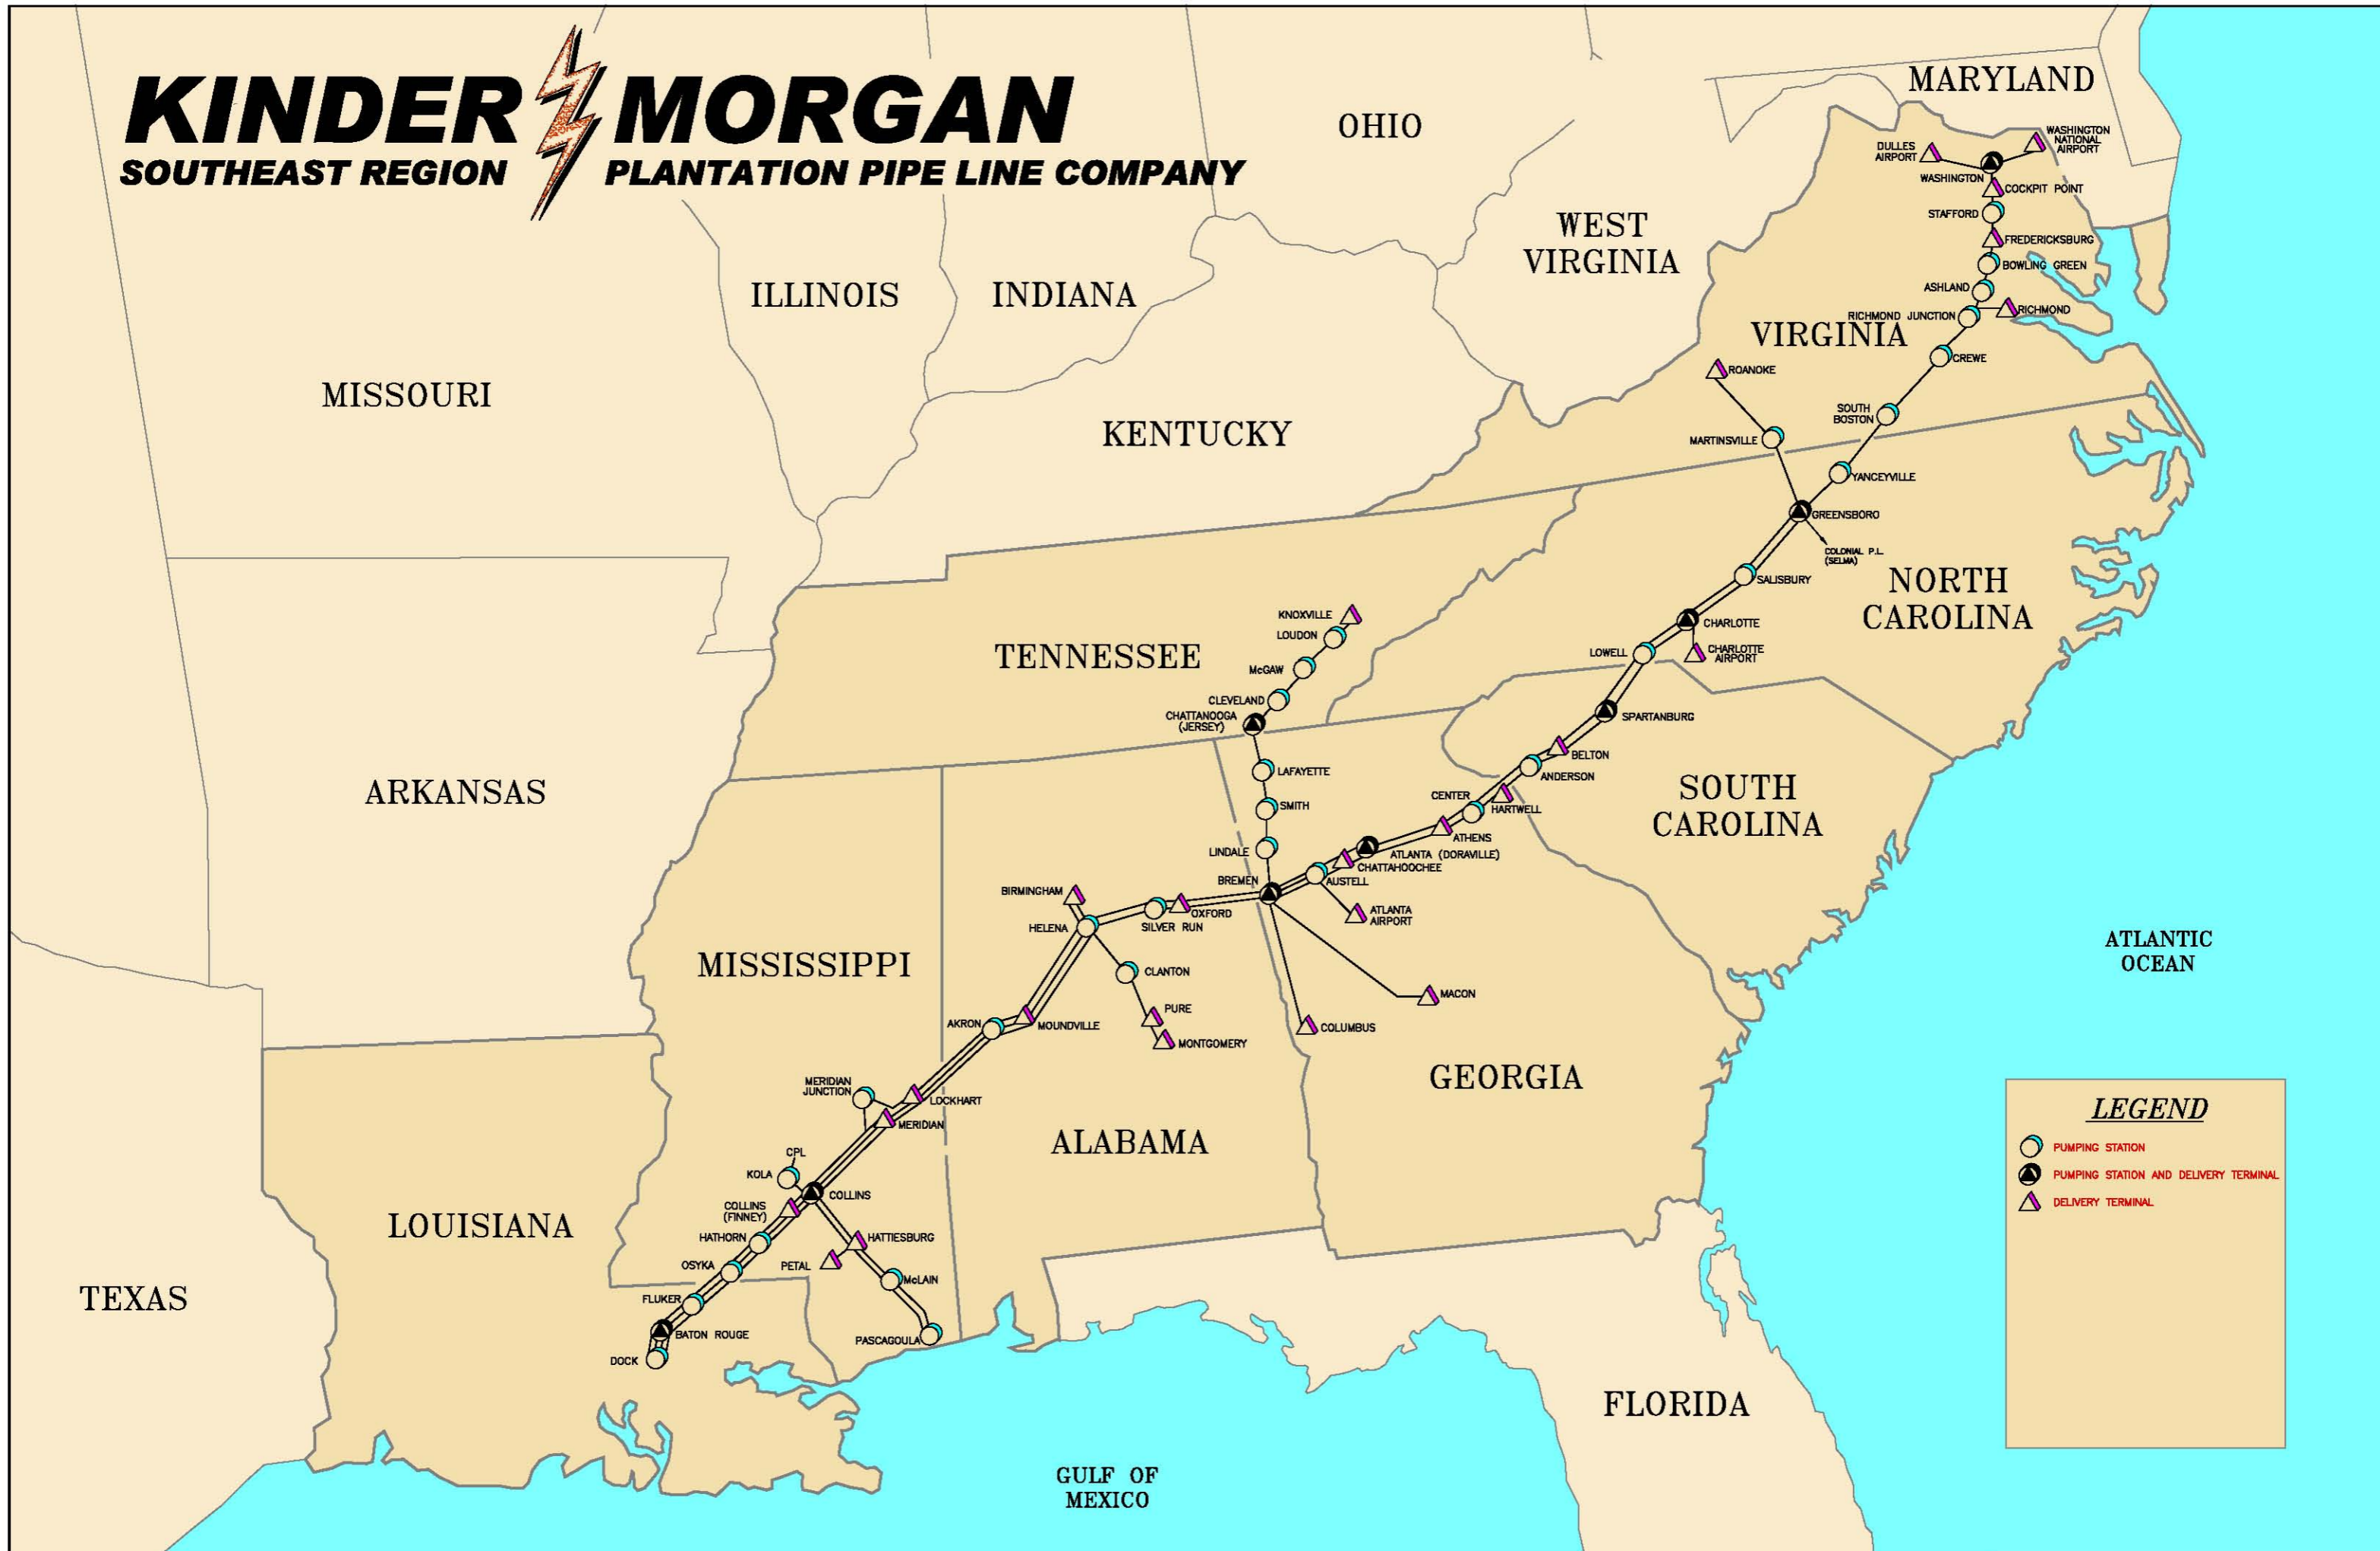

# KINDER MORGAN

SOUTHEAST REGION PLANTATION PIPE LINE COMPANY

**LEGEND**

-  PUMPING STATION
-  PUMPING STATION AND DELIVERY TERMINAL
-  DELIVERY TERMINAL