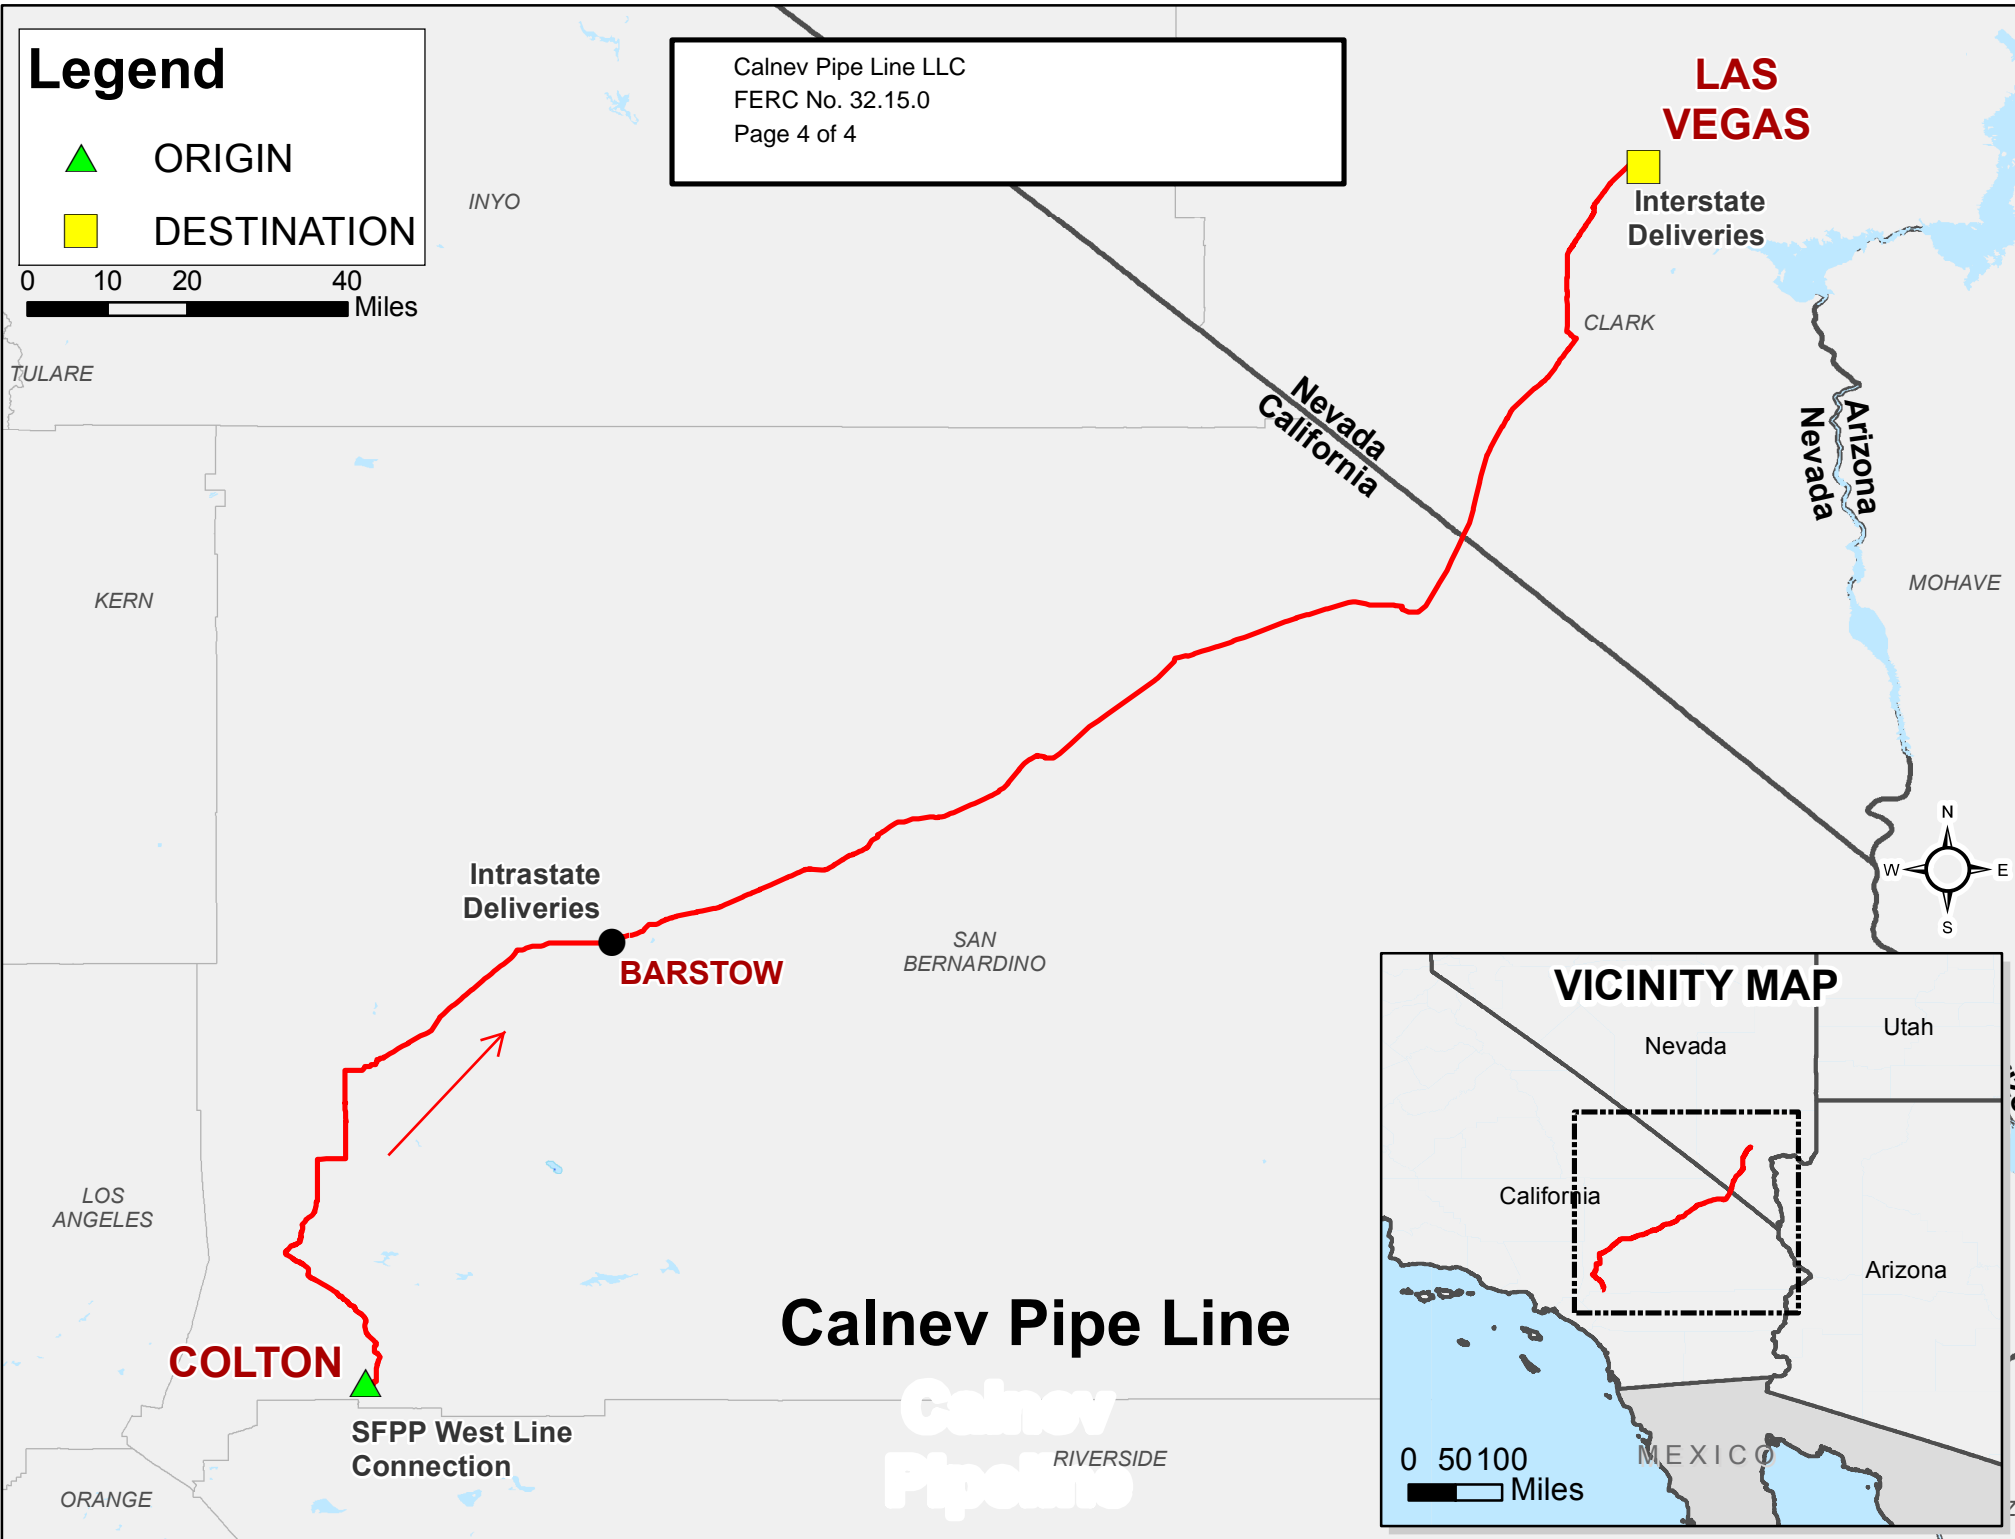

Legend

-  ORIGIN
-  DESTINATION

Calnev Pipe Line LLC
FERC No. 32.15.0
Page 4 of 4

VICINITY MAP